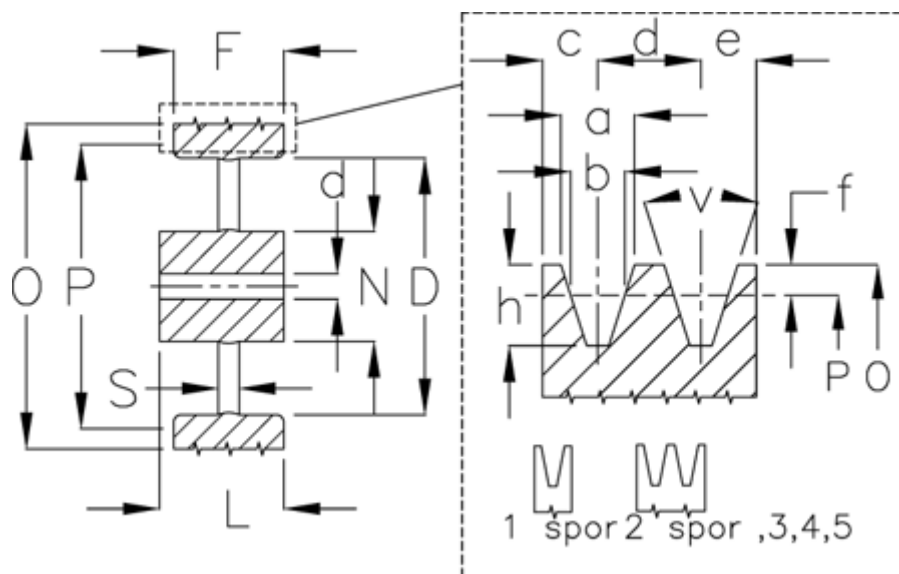

Article number: 60410328002

Description: V-belt pulley, no bore S 280/2

Measures

D	= 254	S	= 10
d	= 20	Type	= S
F	= 28.0		
L	= 45		
N	= 65		
Number of ribs	= 2		
O	= 284.0		
P	= 280		